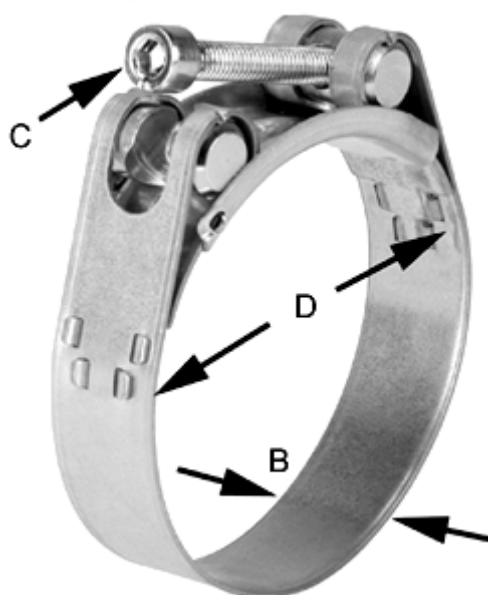

# Data Sheet

Article number: 025927301168

Description: Heavy Duty Clamp GBS M 168/30 W1 ISK QRC

## Measures

---

C (screw type) = ISK
Diameter D = 162-174
Width B = 30